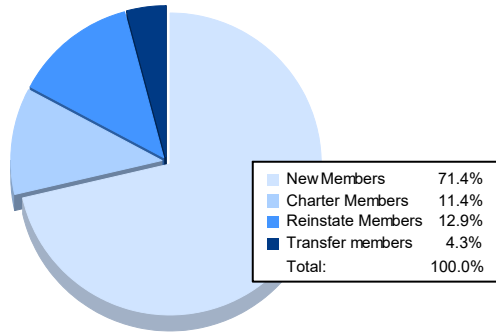

Year	New Clubs	Dropped Clubs	Gain/ Loss Clubs	New Members	Charter Members	Reinstate Members	Transfer Members	Total Member Added	Total Members Dropped	Gain/ Loss Members
2016-2017	1	0	1	115	20	4	2	141	175	-34
2017-2018	0	0	0	102	10	5	34	151	153	-2
2018-2019	0	0	0	75	0	3	7	85	158	-73
2019-2020	0	0	0	71	0	2	1	74	115	-41
2020-2021	0	7	-7	50	8	9	3	70	177	-107
<b>Average</b>	<b>0</b>	<b>1</b>	<b>-1</b>	<b>83</b>	<b>8</b>	<b>5</b>	<b>9</b>	<b>104</b>	<b>156</b>	<b>-51</b>

### Membership Composition June 2021 Cumulative

### Gender Composition June 2021 Cumulative