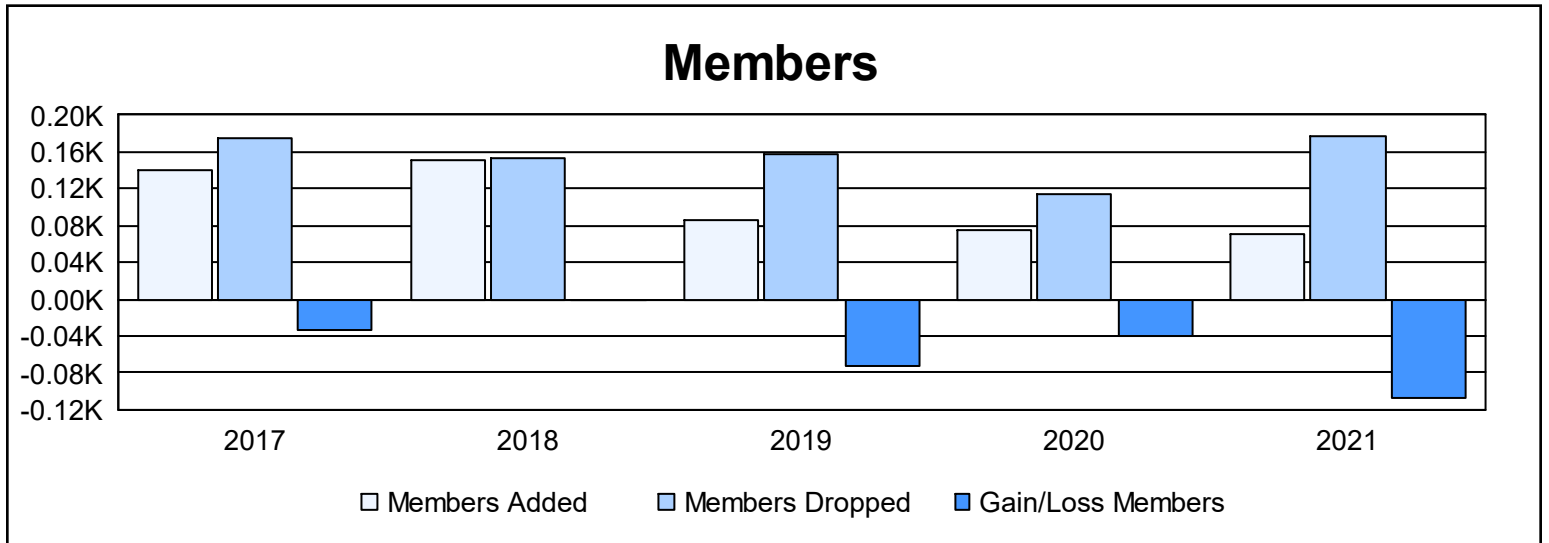

Year	New Clubs	Dropped Clubs	Gain/ Loss Clubs	New Members	Charter Members	Reinstate Members	Transfer Members	Total Member Added	Total Members Dropped	Gain/ Loss Members
2016-2017	1	0	1	115	20	4	2	141	175	-34
2017-2018	0	0	0	102	10	5	34	151	153	-2
2018-2019	0	0	0	75	0	3	7	85	158	-73
2019-2020	0	0	0	71	0	2	1	74	115	-41
2020-2021	0	7	-7	50	8	9	3	70	177	-107
<b>Average</b>	<b>0</b>	<b>1</b>	<b>-1</b>	<b>83</b>	<b>8</b>	<b>5</b>	<b>9</b>	<b>104</b>	<b>156</b>	<b>-51</b>

### Membership Composition June 2021 Cumulative