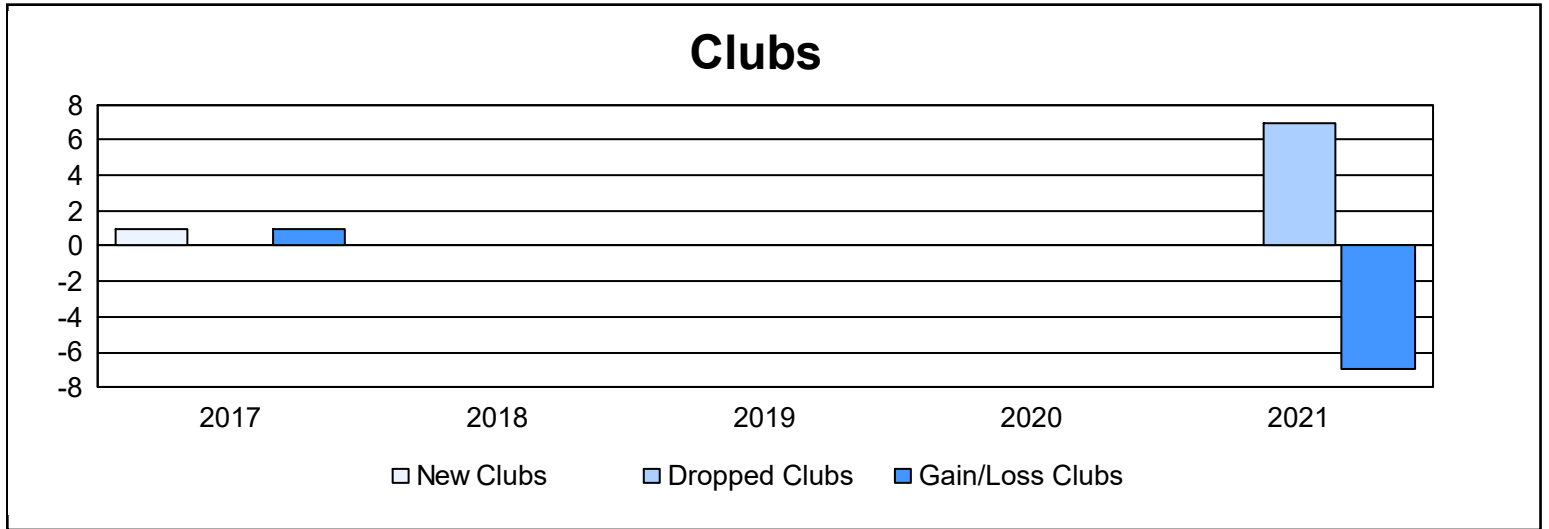

Year	New Clubs	Dropped Clubs	Gain/ Loss Clubs	New Members	Charter Members	Reinstate Members	Transfer Members	Total Member Added	Total Members Dropped	Gain/ Loss Members
2016-2017	1	0	1	115	20	4	2	141	175	-34
2017-2018	0	0	0	102	10	5	34	151	153	-2
2018-2019	0	0	0	75	0	3	7	85	158	-73
2019-2020	0	0	0	71	0	2	1	74	115	-41
2020-2021	0	7	-7	50	8	9	3	70	177	-107
<b>Average</b>	<b>0</b>	<b>1</b>	<b>-1</b>	<b>83</b>	<b>8</b>	<b>5</b>	<b>9</b>	<b>104</b>	<b>156</b>	<b>-51</b>

### Membership Composition June 2021 Cumulative